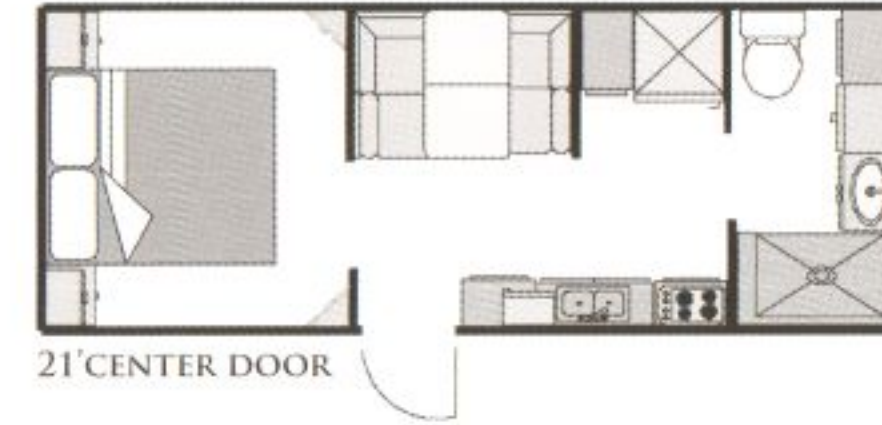

Eagle Caravans has been established since 2003. We are an Australian owned and operated family business producing up to 5 caravans a week. All Eagle caravans are built to our exceptionally high standards by dedicated, skilled craftsmen who take pride in their work. Only quality materials are used in the construction of each van. There are a variety of layouts available, with options to personalise to suit your needs.

RAMBLER

EUREKA

HUNTER

ESCAPE

* All layouts are for visual purposes only and are not drawn to scale.

ESCAPE WITH AN EAGLE

Eagle Caravans Australia
21 Merri Concourse
Campbellfield Victoria 3061
www.eaglecaravans.com.au