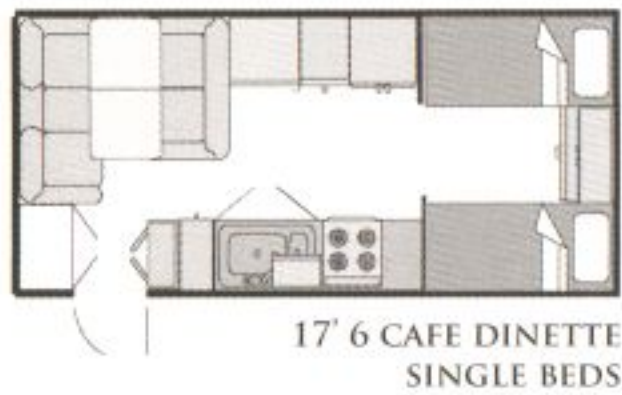

Eagle Caravans has been established since 2003. We are an Australian owned and operated family business producing up to 5 caravans a week. All Eagle caravans are built to our exceptionally high standards by dedicated, skilled craftsmen who take pride in their work. Only quality materials are used in the construction of each van. There are a variety of layouts available, with options to personalise to suit your needs.

RAMBLER

EUREKA

HUNTER

ESCAPE

* All layouts are for visual purposes only and are not drawn to scale.

ESCAPE WITH AN EAGLE

Eagle Caravans Australia
21 Merri Concourse
Campbellfield Victoria 3061
www.eaglecaravans.com.au