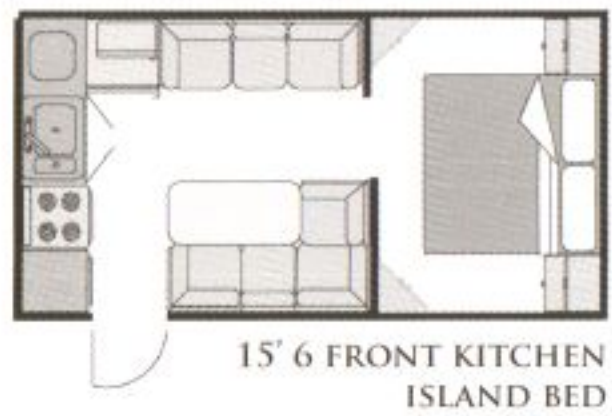

Eagle Caravans has been established since 2003. We are an Australian owned and operated family business producing up to 5 caravans a week. All Eagle caravans are built to our exceptionally high standards by dedicated, skilled craftsmen who take pride in their work. Only quality materials are used in the construction of each van. There are a variety of layouts available, with options to personalise to suit your needs.

RAMBLER

EUREKA

HUNTER

ESCAPE

* All layouts are for visual purposes only and are not drawn to scale.

ESCAPE WITH AN EAGLE

Eagle Caravans Australia
21 Merri Concourse
Campbellfield Victoria 3061
www.eaglecaravans.com.au