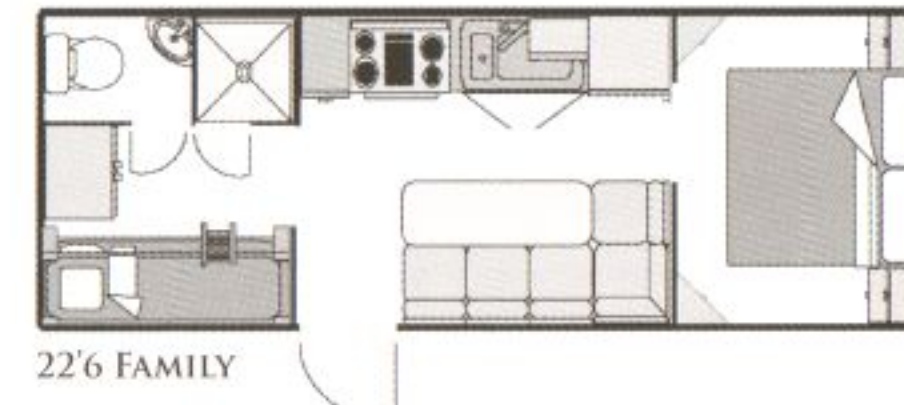

ESCAPE

* All layouts are for visual purposes only and are not drawn to scale.

ESCAPE WITH AN EAGLE