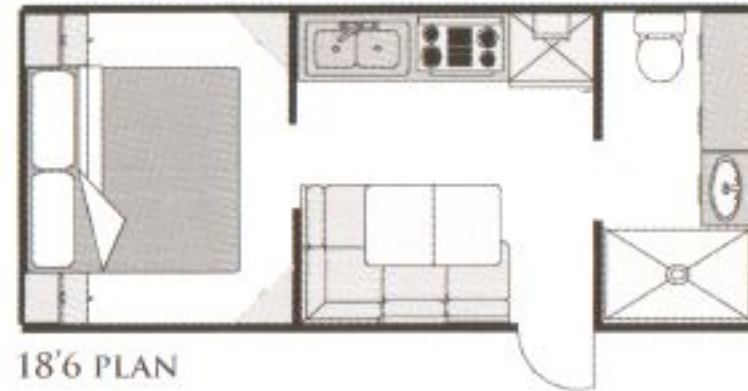

Eagle Caravans has been established since 2003. We are an Australian owned and operated family business producing up to 5 caravans a week. All Eagle caravans are built to our exceptionally high standards by dedicated, skilled craftsmen who take pride in their work. Only quality materials are used in the construction of each van. There are a variety of layouts available, with options to personalise to suit your needs.

RAMBLER

EUREKA

HUNTER

ESCAPE

* All layouts are for visual purposes only and are not drawn to scale.

ESCAPE WITH AN EAGLE

Eagle Caravans Australia
21 Merri Concourse
Campbellfield Victoria 3061
www.eaglecaravans.com.au