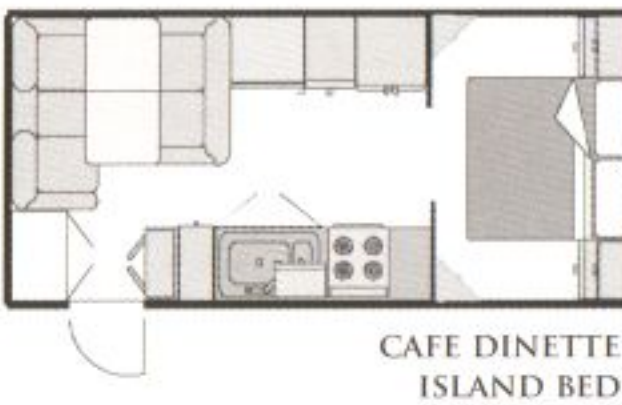

Eagle Caravans has been established since 2003. We are an Australian owned and operated family business producing up to 5 caravans a week. All Eagle caravans are built to our exceptionally high standards by dedicated, skilled craftsmen who take pride in their work. Only quality materials are used in the construction of each van. There are a variety of layouts available, with options to personalise to suit your needs.

RAMBLER

EUREKA

HUNTER

ESCAPE

* All layouts are for visual purposes only and are not drawn to scale.

ESCAPE WITH AN EAGLE

Eagle Caravans Australia
21 Merri Concourse
Campbellfield Victoria 3061
www.eaglecaravans.com.au