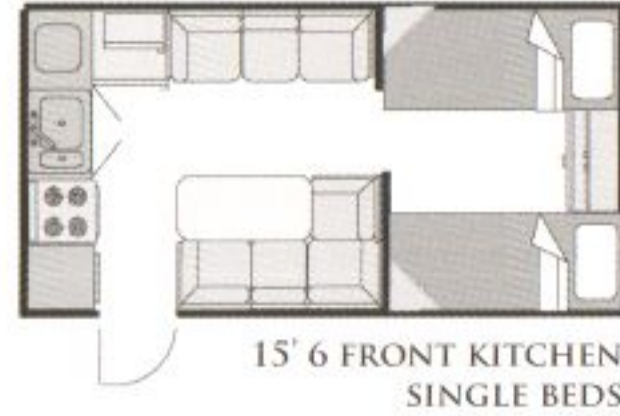

Eagle Caravans has been established since 2003. We are an Australian owned and operated family business producing up to 5 caravans a week. All Eagle caravans are built to our exceptionally high standards by dedicated, skilled craftsmen who take pride in their work. Only quality materials are used in the construction of each van. There are a variety of layouts available, with options to personalise to suit your needs.

RAMBLER

EUREKA

HUNTER

ESCAPE

* All layouts are for visual purposes only and are not drawn to scale.

ESCAPE WITH AN EAGLE

Eagle Caravans Australia
21 Merri Concourse
Campbellfield Victoria 3061
www.eaglecaravans.com.au