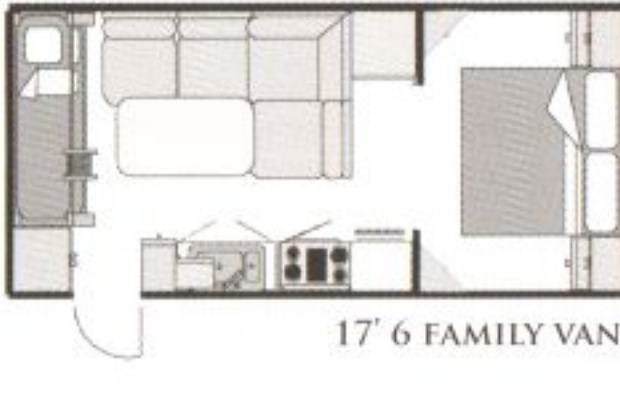

Eagle Caravans has been established since 2003. We are an Australian owned and operated family business producing up to 5 caravans a week. All Eagle caravans are built to our exceptionally high standards by dedicated, skilled craftsmen who take pride in their work. Only quality materials are used in the construction of each van. There are a variety of layouts available, with options to personalise to suit your needs.

RAMBLER

EUREKA

HUNTER

ESCAPE

* All layouts are for visual purposes only and are not drawn to scale.

ESCAPE WITH AN EAGLE

Eagle Caravans Australia
21 Merri Concourse
Campbellfield Victoria 3061
www.eaglecaravans.com.au