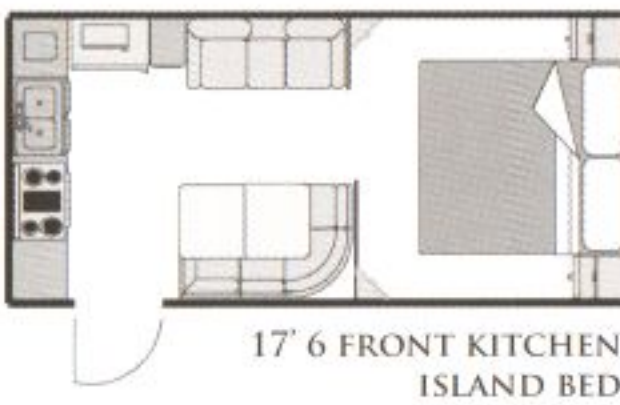

Eagle Caravans has been established since 2003. We are an Australian owned and operated family business producing up to 5 caravans a week. All Eagle caravans are built to our exceptionally high standards by dedicated, skilled craftsmen who take pride in their work. Only quality materials are used in the construction of each van. There are a variety of layouts available, with options to personalise to suit your needs.

RAMBLER

EUREKA

HUNTER

ESCAPE

* All layouts are for visual purposes only and are not drawn to scale.

ESCAPE WITH AN EAGLE

Eagle Caravans Australia
21 Merri Concourse
Campbellfield Victoria 3061
www.eaglecaravans.com.au