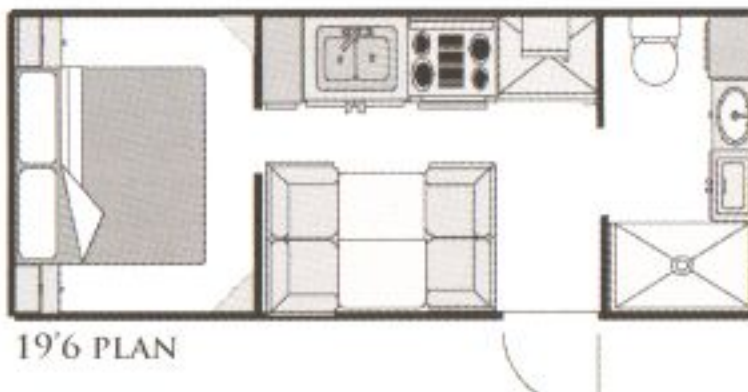

Eagle Caravans has been established since 2003. We are an Australian owned and operated family business producing up to 5 caravans a week. All Eagle caravans are built to our exceptionally high standards by dedicated, skilled craftsmen who take pride in their work. Only quality materials are used in the construction of each van. There are a variety of layouts available, with options to personalise to suit your needs.

RAMBLER

EUREKA

HUNTER

ESCAPE

* All layouts are for visual purposes only and are not drawn to scale.

ESCAPE WITH AN EAGLE

Eagle Caravans Australia
21 Merri Concourse
Campbellfield Victoria 3061
www.eaglecaravans.com.au